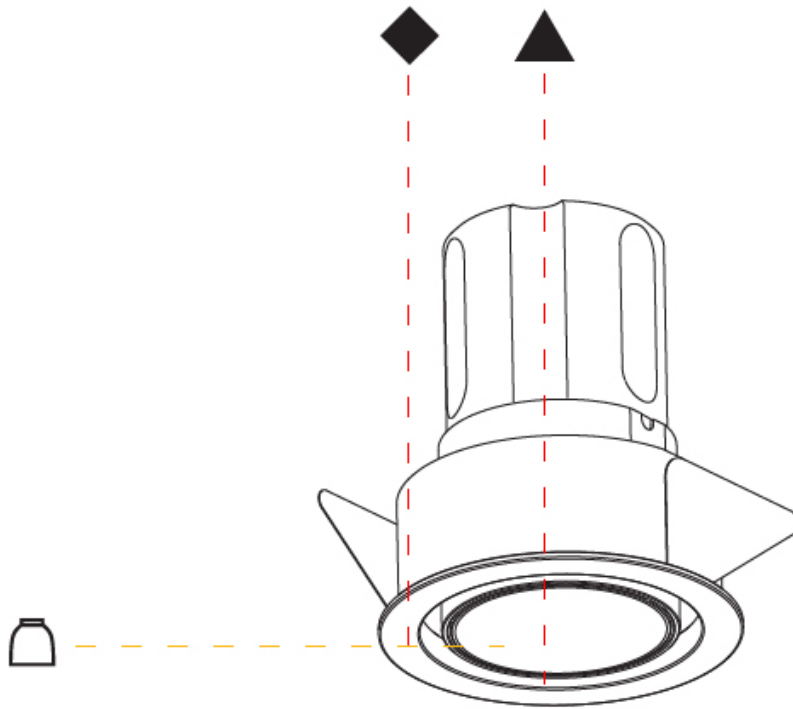

INVADER ADJUSTABLE RECESSED

A37962- : A37962-25-19-33

PROJECT	_____
TYPE	_____
SPECIFIER	_____
QUANTITY	_____
DATE	_____

A