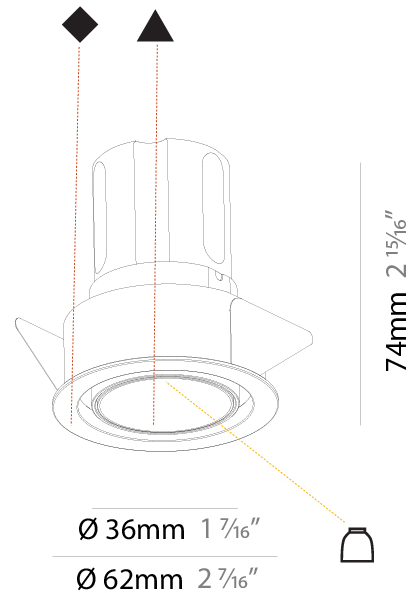

GENERAL

Series: Invader Standard
Subseries: Invader Adjustable
Partner: Prolicht
Division: Architectural
Installation: Recessed
Product Type: Downlight
Mounting Location: Ceiling
Light Distribution: Adjustable

PHYSICAL

Aperture Sizes - Downlights: 1"
Shape: Round
Diameter (mm): 62
Diameter (in): 2 7/16
Height (mm): 74
Height (in): 2 15/16
Min. Recessing Depth (mm): 150
Min. Recessing Depth (in): 5 7/8
Weight (kg): 0.138
Weight (lbs): 0.304
Fixture Finish: SSR / BKV / CWI / CRY / HAB / UFT / ITA / RUA / FTG / MYG / LOD / PUS / FRO / FUP / KIA / POP / BLS / SPG / MEY / GOH / CHC / COM / ABZ / JAG / OBR / MOS / ROR
Fixture Material: Aluminum
Cut-out Measurements: 57mm / 2 1/4"

ELECTRICAL

Lamp Type: LED (Zhaga Standard)
Input Wattage (W): 6.8
Total Output Wattage (W): 6.2
Dimming: Tri-Mode (Non-Dimming and Phase Dimming (120Vac only) and 0-10V Dimming)
Driver Included: No
Driver Location: Remote
Driver Type: Constant Current - 120 / 277Vac
Input Voltage (V): 120 - 277
Constant Current (MA): 250

LED

Number of LEDs: 1
Color Temperature (°K): 2700 / 3000 / 3500 / 4000
Max. Delivered Lumen (lm): 605 / 633 / 660 / 669
CRI: >90 CRI
Lamp Life (hrs): 50000

OPTICAL

Reflector°: 40 / 50
Adjustability: Rotational 180°; Tilt 30°

RATINGS AND CERTIFICATIONS

Certified By: Certified for North American Standards
IP rating: IP20

150mm 5 7/8"
57mm 2 1/4"
10 - 15mm 3/8" - 9/16"
180°
± 15°

A