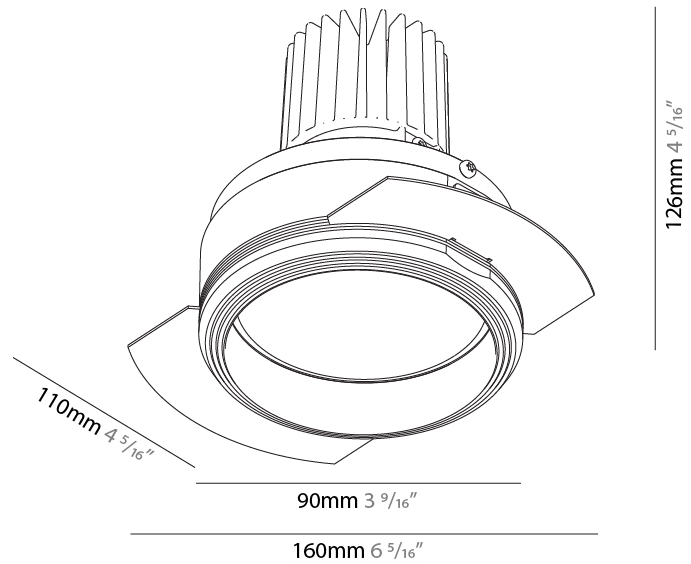

1. To build a product code in our configurator select the specify button on the base model # product page
2. To build a manual product code on this datasheet choose from the options listed below in blue font and add the suffix to the base model #

GENERAL

Series: Invader Standard
Subseries: Invader Adjustable
Partner: Prolicht
Division: Architectural
Installation: Trimless
Product Type: Downlight
Mounting Location: Ceiling
Light Distribution: Adjustable

PHYSICAL

Aperture Sizes - Downlights: 3"
Shape: Round
Diameter (mm): 90
Diameter (in): 3 ⁹/₁₆
Height (mm): 126
Height (in): 4 ¹⁵/₁₆
Ceiling Thickness (mm): 10 / 12.5 / 15
Ceiling Thickness (in): 3/8 or 1/2 or 9/16
Min. Recessing Depth (mm): 150
Min. Recessing Depth (in): 5 ⁷/₈
Weight (kg): 0.673
Weight (lbs): 1.48
Fixture Finish: SSR / BKV / CWI / CRY / HAB / UFT / ITA / RUA / FTG / MYG / LOD / PUS / FRO / FUP / KIA / POP / BLS / SPG / MEY / GOH / CHC / COM / ABZ / JAG / OBR / MOS / ROR
Fixture Material: Aluminum

ELECTRICAL

Lamp Type: LED
Input Wattage (W): 14.3
Total Output Wattage (W): 13
Dimming: Non-Dimmable
Input Voltage (V): 120
Constant Current (MA): 350

LED

Number of LEDs: 1
Color Temperature (°K): 2700 / 3000 / 3500 / 4000
Max. Delivered Lumen (lm): 870 / 910 / 951 / 970
CRI: >90 CRI

OPTICAL

Reflector°: 20 / 40 / 60
Adjustability: Rotational 180°; Tilt 30°

RATINGS AND CERTIFICATIONS

Certified By: CSA Certified to UL and CSA Standards
IP rating: IP20