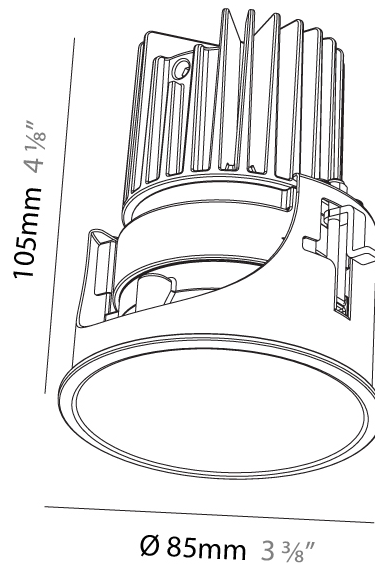

GENERAL

Series: Invader Standard
Subseries: Invader Standard
Partner: Prolicht
Division: Architectural
Installation: Recessed
Product Type: Downlight
Mounting Location: Ceiling
Light Distribution: Downlight

PHYSICAL

Aperture Sizes - Downlights: 3"
Shape: Round
Diameter (mm): 85
Diameter (in): 3 3/8
Height (mm): 105
Height (in): 4 1/8
Ceiling Thickness (mm): 5 - 30
Min. Recessing Depth (mm): 110
Min. Recessing Depth (in): 4 5/16
Weight (kg): 0.322
Weight (lbs): 0.71
Fixture Finish: SSR / BKV / CWI / CRY / HAB / UFT / ITA / RUA / FTG / MYG / LOD / PUS / FRO / FUP / KIA / POP / BLS / SPG / MEY / GOH / CHC / COM / ABZ / JAG / OBR / MOS / ROR
Fixture Material: Aluminum
Cut-out Measurements: Dia: 80mm 3 1/8"

ELECTRICAL

Lamp Type: LED (Zhaga Standard)
Input Wattage (W): 14.3
Total Output Wattage (W): 13
Dimming: Tri-Mode (Non-Dimming and Phase Dimming (120Vac only) and 0-10V Dimming)
Driver Included: No
Driver Location: Recessed Housing
Driver Type: Constant Current - Universal
Housing: See components
Input Voltage (V): 120 - 277
Constant Current (MA): 350

LED

Number of LEDs: 1
Color Temperature (°K): 2700 / 3000 / 3500 / 4000
Max. Delivered Lumen (lm): 870 / 910 / 951 / 970
Nominal Lumen (lm): 1304 / 1352 / 1421 / 1450
CRI: >90 CRI
Lamp Life (hrs): 50000

OPTICAL

Reflector°: 20 / 40 / 60

RATINGS AND CERTIFICATIONS

Certified By: Certified for North American Standards
IP rating: IP20