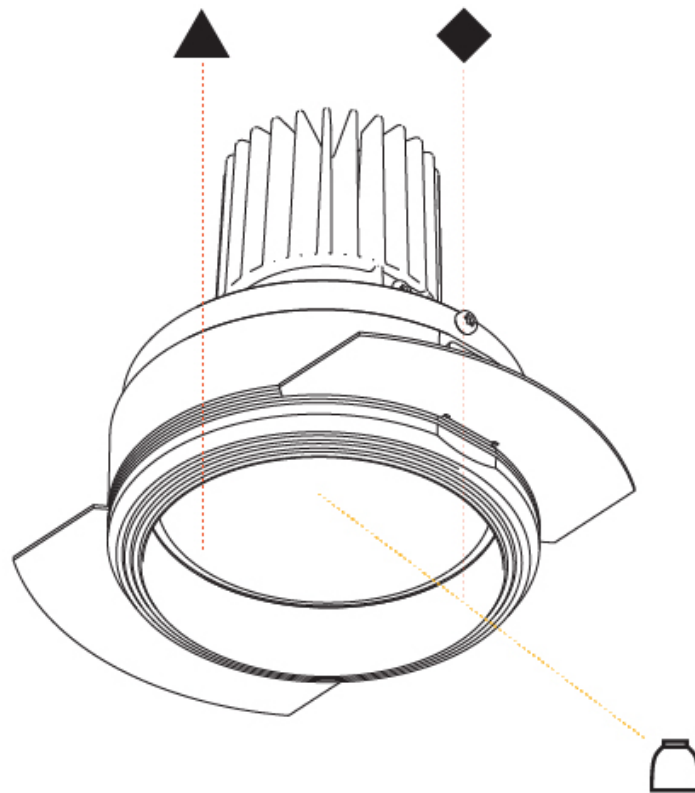

INVADER ADJUSTABLE TRIMLESS

A35525-

PROJECT	_____
TYPE	_____
SPECIFIER	_____
QUANTITY	_____
DATE	_____