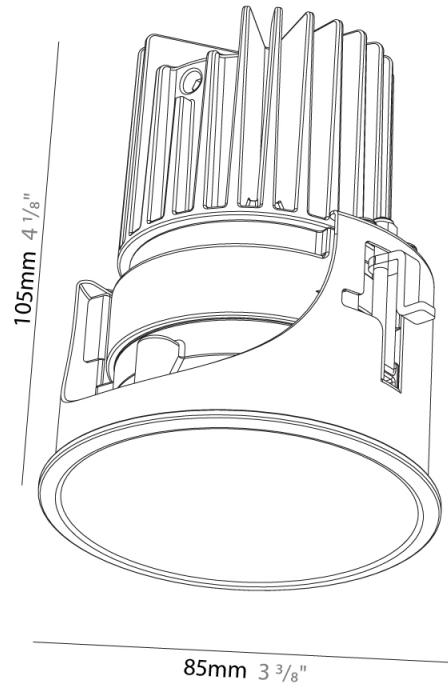

GENERAL

Series: Invader Standard
Partner: Prolicht
Division: Architectural
Installation: Recessed
Product Type: Downlight
Mounting Location: Ceiling
Light Distribution: Downlight

PHYSICAL

Aperture Sizes - Downlights: 3"
Shape: Round
Diameter (mm): 85
Diameter (in): 3 3/8"
Height (mm): 105
Height (in): 4 1/8"
Ceiling Thickness (mm): 5 - 30
Ceiling Thickness (in): 1/16 - 1 3/16
Min. Recessing Depth (mm): 110
Min. Recessing Depth (in): 4 5/16"
Weight (kg): 0.319
Weight (lbs): 0.7
Fixture Finish: SSR / BKV / CWI / CRY / HAB / UFT / ITA / RUA / FTG / MYG / LOD / PUS / FRO / FUP / KIA / POP / BLS / SPG / MEY / GOH / CHC / COM / ABZ / JAG / OBR / MOS / ROR
Fixture Material: Aluminum Die Cast
Cut-out Measurements: D = 80mm / 3 1/8"

ELECTRICAL

Lamp Type: LED (Zhaga Standard)
Total Output Wattage (W): 15
Dimming: Dali Dimming
Driver Included: No
Driver Location: Recessed Housing
Housing: See components
Input Voltage (V): 120
Constant Current (MA): 350

LED

Number of LEDs: 1
Color Temperature (°K): Warm Dim
Max. Delivered Lumen (lm): 760
Nominal Lumen (lm): 1140
CRI: >90 CRI
Lamp Life (hrs): 50000

OPTICAL

Reflector: 20 / 40 / 60

RATINGS AND CERTIFICATIONS

Certified By: Certified for North American Standards
IP rating: IP20