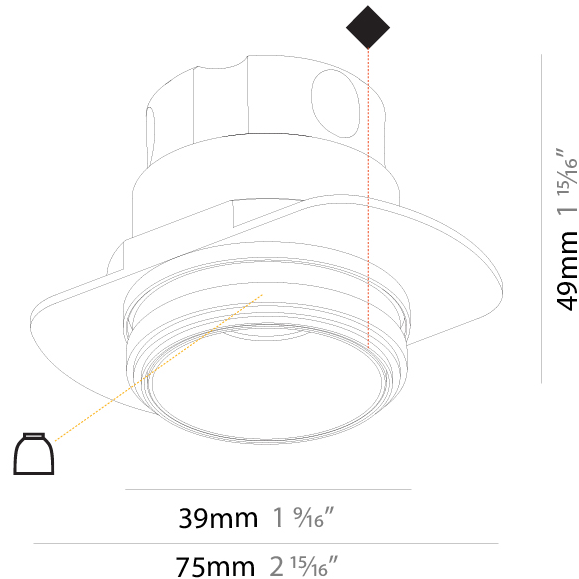

Series: Invader Standard
Partner: Prolicht
Division: Architectural
Installation: Trimless
Product Type: Downlight
Mounting Location: Ceiling
Light Distribution: Downlight

PHYSICAL

Aperture Sizes - Downlights: 1"
Shape: Round
Diameter (mm): 39
Diameter (in): 1 9/16
Height (mm): 49
Height (in): 1 15/16
Ceiling Thickness (mm): 10 / 12.5 / 15 / 25
Ceiling Thickness (in): 3/8 or 1/2 or 9/16
Min. Recessing Depth (mm): 65
Min. Recessing Depth (in): 2 5/8
Weight (kg): 0.106
Weight (lbs): 0.23
Fixture Finish: SSR / BKV / CWI / CRY / HAB / UFT / ITA / RUA / FTG / MYG / LOD / PUS / FRO / FUP / KIA / POP / BLS / SPG / MEY / GOH / CHC / COM / ABZ / JAG / OBR / MOS / ROR
Fixture Material: Aluminum
Cut-out Measurements: 45mm / 1 3/4"
Upon Request: Unique Sizes Unique Ceiling Thickness

ELECTRICAL

Lamp Type: LED (Zhaga Standard)
Input Wattage (W): 2.2
Total Output Wattage (W): 2
Dimming: 0-10V Dimming / Phase Dimming (120Vac Only)
Driver Included: No
Driver Location: Remote
Driver Type: Constant Current - 120 / 277Vac
Input Voltage (V): 120 - 277
Constant Current (MA): 700

LED

Number of LEDs: 1
Color Temperature (°K): 2700 / 3000 / 3500 / 4000
Max. Delivered Lumen (lm): 160 / 170 / 176 / 180
CRI: >90 CRI
Lamp Life (hrs): 50000
Upon Request: RGB-W Tunable White Special Color Temperature

OPTICAL

Reflector°: 12 / 20 / 35
Upon Request: Special Beam Angles

RATINGS AND CERTIFICATIONS

Certified By: Certified for North American Standards
IP rating: IP20