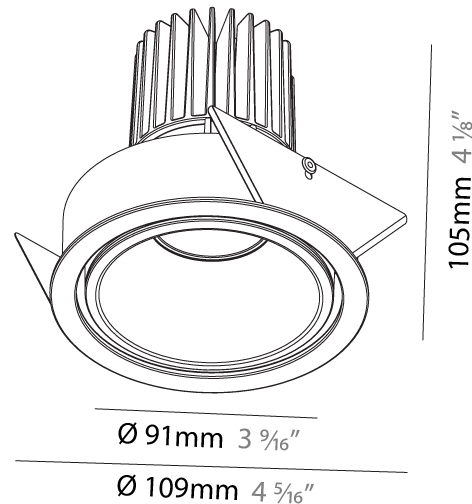

1. To build a product code in our configurator select the specify button on the base model # product page
2. To build a manual product code on this datasheet choose from the options listed below in blue font and add the suffix to the base model #

GENERAL

Series: Invader Standard
Subseries: Invader Adjustable
Partner: Prolicht
Division: Architectural
Installation: Recessed
Product Type: Downlight
Mounting Location: Ceiling
Light Distribution: Adjustable / Downlight

PHYSICAL

Aperture Sizes - Downlights: 2"
Shape: Round
Diameter (mm): 109
Diameter (in): 4 ⁵/₁₆"
Height (mm): 105
Height (in): 4 ¹/₈"
Min. Recessing Depth (mm): 120
Min. Recessing Depth (in): 4 ³/₄"
Weight (kg): 0.421
Weight (lbs): 0.93
Fixture Finish: [SSR / BKV / CWI / CRY / HAB / UFT / ITA / RUA / FTG / MYG / LOD / PUS / FRO / FUP / KIA / POP / BLS / SPG / MEY / GOH / CHC / COM / ABZ / JAG / OBR / MOS / ROR](#)
Fixture Material: Aluminum
Cut-out Measurements: 104mm / 4 1/8"

ELECTRICAL

Lamp Type: LED
Input Wattage (W): 16.5
Total Output Wattage (W): 15
Dimming: Dali Dimming
Driver Included: No
Driver Location: Recessed Housing
Input Voltage (V): 120
Constant Current (MA): 350

LED

Number of LEDs: 1
Max. Delivered Lumen (lm): 760
Nominal Lumen (lm): 1140
CRI: >90 CRI
Lamp Life (hrs): 50000

OPTICAL

Reflector: [20 / 40 / 60](#)
Adjustability: Rotational 180°; Tilt 30°

RATINGS AND CERTIFICATIONS

Certified By: CSA Certified to UL and CSA Standards
IP rating: IP20