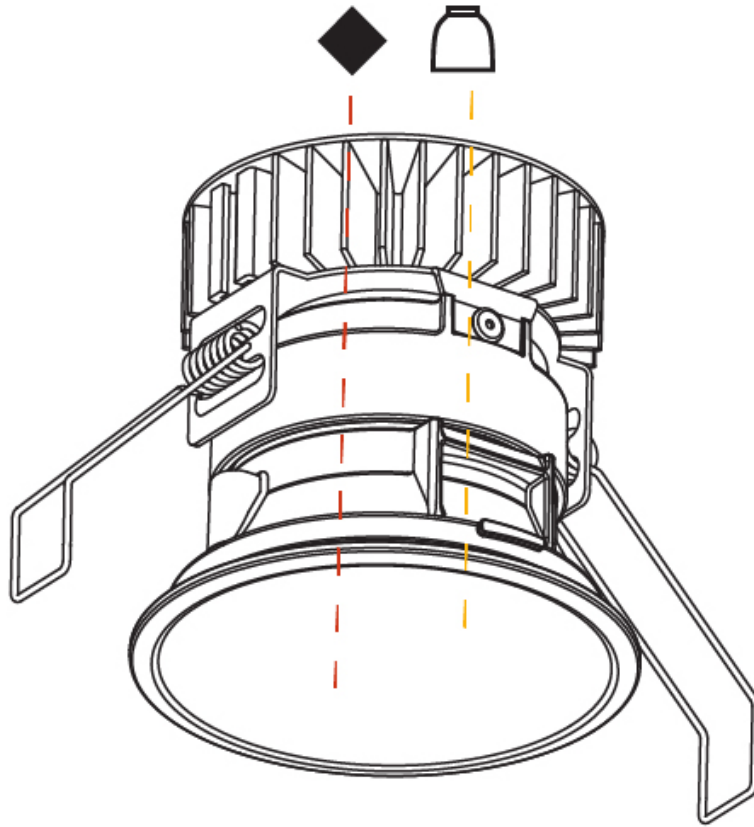

INVADER STANDARD RECESSED

A35603-

PROJECT

TYPE

SPECIFIER

QUANTITY

DATE

A