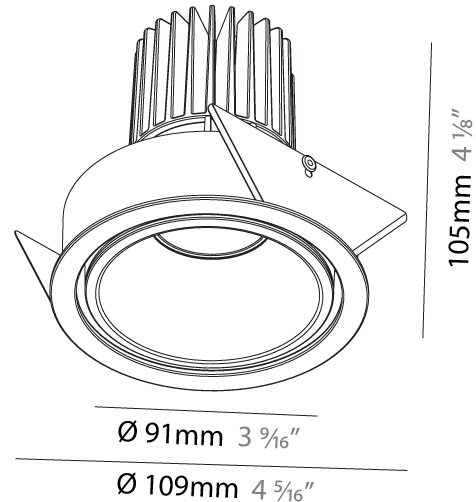

GENERAL

Series: Invader Standard
Subseries: Invader Adjustable
Partner: Prolicht
Division: Architectural
Installation: Recessed
Product Type: Downlight
Mounting Location: Ceiling
Light Distribution: Adjustable

PHYSICAL

Aperture Sizes - Downlights: 2"
Shape: Round
Diameter (mm): 109
Diameter (in): 4 5/16
Height (mm): 105
Height (in): 4 1/8
Min. Recessing Depth (mm): 120
Min. Recessing Depth (in): 4 3/4
Weight (kg): 0.434
Weight (lbs): 0.96
Fixture Finish: SSR / BKV / CWI / CRY / HAB / UFT / ITA / RUA / FTG / MYG / LOD / PUS / FRO / FUP / KIA / POP / BLS / SPG / MEY / GOH / CHC / COM / ABZ / JAG / OBR / MOS / ROR
Fixture Material: Aluminum
Cut-out Measurements: 104mm / 4 1/8"

ELECTRICAL

Lamp Type: LED (Zhaga Standard)
Input Wattage (W): 14.3
Total Output Wattage (W): 13
Dimming: Tri-Mode (Non-Dimming and Phase Dimming (120Vac only) and 0-10V Dimming)
Driver Included: No
Driver Location: Recessed Housing
Driver Type: Constant Current - Universal
Housing: See components
Input Voltage (V): 120 - 277
Constant Current (MA): 350

LED

Number of LEDs: 1
Color Temperature (°K): 2700 / 3000 / 3500 / 4000
Max. Delivered Lumen (lm): 890 / 920 / 970 / 990
Nominal Lumen (lm): 1304 / 1352 / 1421 / 1450
CRI: >90 CRI
Lamp Life (hrs): 50000

OPTICAL

Reflector: 20 / 40 / 60
Adjustability: Rotational 180°; Tilt 30°

RATINGS AND CERTIFICATIONS

Certified By: Certified for North American Standards
IP rating: IP20