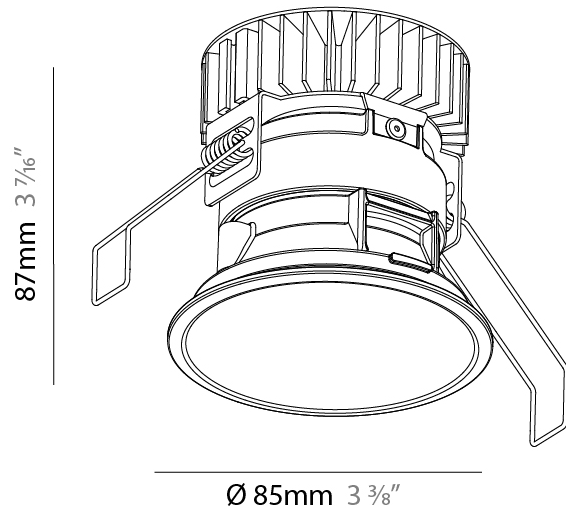

GENERAL

Series: Invader Standard
Partner: Prolicht
Division: Architectural
Installation: Recessed
Product Type: Downlight
Mounting Location: Ceiling
Light Distribution: Downlight

PHYSICAL

Aperture Sizes - Downlights: 3"
Shape: Round
Diameter (mm): 85
Diameter (in): 3 3/8"
Height (mm): 87
Height (in): 3 7/16"
Ceiling Thickness (mm): 10 / 12.5 / 15
Ceiling Thickness (in): 3/8 or 1/2 or 9/16
Min. Recessing Depth (mm): 90
Weight (kg): 0.233
Weight (lbs): 0.51
Fixture Material: Aluminum Die Cast
Cut-out Measurements: Dia: 80mm 3 1/8"

ELECTRICAL

Lamp Type: LED (Zhaga Standard)
Input Wattage (W): 9.9
Total Output Wattage (W): 9
Dimming: Tri-Mode (Non-Dimming and Phase Dimming (120Vac only) and 0-10V Dimming)
Driver Included: No
Driver Location: Recessed Housing
Driver Type: Constant Current - Universal
Housing: See components
Input Voltage (V): 120 - 277
Constant Current (MA): 250

LED

Number of LEDs: 1
Color Temperature (°K): 2700 / 3000 / 3500 / 4000
Max. Delivered Lumen (lm): 650 / 680 / 715 / 730
Nominal Lumen (lm): 960 / 995 / 1046 / 1067
CRI: >90 CRI
Lamp Life (hrs): 50000

OPTICAL

Reflector°: 20 / 40 / 60

RATINGS AND CERTIFICATIONS

Certified By: Certified for North American Standards
IP rating: IP20