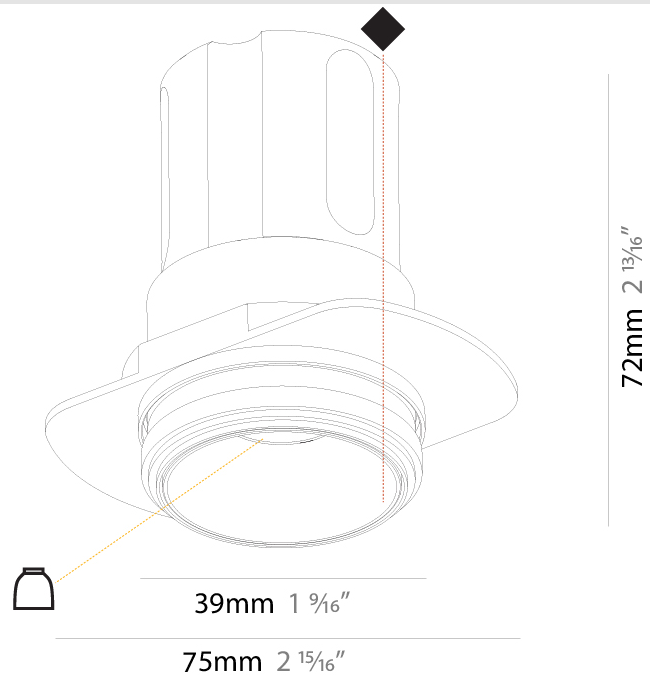

PHYSICAL

Aperture Sizes - Downlights: 1"
Shape: Round
Diameter (mm): 39
Diameter (in): 1 9/16
Height (mm): 72
Height (in): 2 13/16
Ceiling Thickness (mm): 10 / 12 / 15
Ceiling Thickness (in): 3/8 or 1/2 or 9/16
Min. Recessing Depth (mm): 150
Min. Recessing Depth (in): 5 7/8
Weight (kg): 0.129
Weight (lbs): 0.28
Fixture Finish: SSR / BKV / CWI / CRY / HAB / UFT / ITA / RUA / FTG / MYG / LOD / PUS / FRO / FUP / KIA / POP / BLS / SPG / MEY / GOH / CHC / COM / ABZ / JAG / OBR / MOS / ROR
Fixture Material: Aluminum
Cut-out Measurements: 45mm / 1 3/4"
Upon Request: Unique Sizes Unique Ceiling Thickness

ELECTRICAL

Lamp Type: LED (Zhaga Standard)
Input Wattage (W): 7.7
Total Output Wattage (W): 6.8
Dimming: Tri-Mode (Non-Dimming and Phase Dimming (120Vac only) and 0-10V Dimming)
Driver Included: No
Driver Location: Remote
Driver Type: Constant Current - 120 / 277Vac
Input Voltage (V): 120 - 277
Constant Current (MA): 250

LED

Number of LEDs: 1
Color Temperature (°K): 2700 / 3000 / 3500 / 4000
Max. Delivered Lumen (lm): 660 / 690 / 725 / 740
Nominal Lumen (lm): 734 / 762 / 801 / 817
CRI: >90 CRI
Lamp Life (hrs): 50000
Upon Request: RGB-W Tunable White Special Color Temperature

OPTICAL

Reflector: 33 / 47 / 65
Upon Request: Special Beam Angles

RATINGS AND CERTIFICATIONS

Certified By: Certified for North American Standards
IP rating: IP20